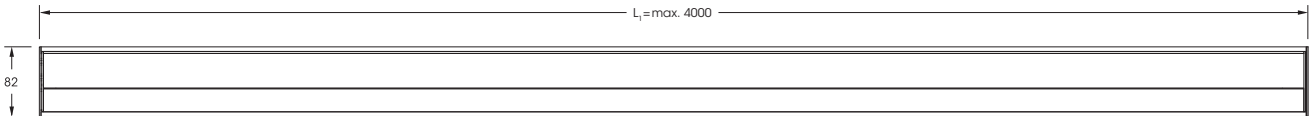

Order
Page:

74

Driver
Page:

72

OMEGA®-82

IP 20

Aluminium profile
Aluminium Profil

LED element including asymmetric beam light
Asymmetrisch strahlendes LED Element

3300K
[4000K]

$L_1 \times W = (L_1 - 7 \text{ mm}) \times 79 \text{ mm}$
H = 120 mm

Asymmetrical beam
Asymmetrisch strahlend

Version

Art. No.

Surface

LED

Light colour

28W/m

3300K [4000K]

24V DC

Asymmetrical beam

1000x82x62mm

[L = max. 4000mm]

993x79mm / 120mm

Z-14, Z-15, Z-16