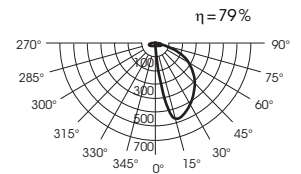

3300K
[4000K]

$L_1 \times W = (L_1 - 7 \text{ mm}) \times 79 \text{ mm}$
H = 120 mm

Asymmetrical beam
Asymmetrisch strahlend

Version

Art. No.

Surface

LED

Light colour

28W/m

3300K [4000K]

24V DC

Asymmetrical beam

1000x82x62mm

[L = max. 4000mm]

993x79mm / 120mm

Z-14, Z-15, Z-16