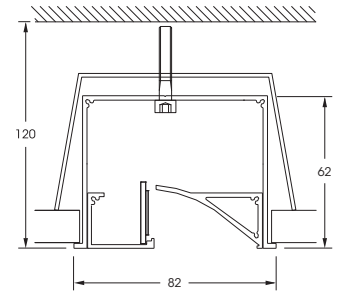

Order
Page:

74

Driver
Page:

72

OMEGA®-82

IP 20

Aluminium profile
Aluminium Profil

LED element including asymmetric beam light
Asymmetrisch strahlendes LED Element

3300K
[4000K]

$L_1 \times W = (L_1 - 7 \text{ mm}) \times 79 \text{ mm}$
H = 120 mm

Asymmetrical beam
Asymmetrisch strahlend

Version

Art. No.

Surface

LED

Light colour

28W/m

3300K [4000K]

24V DC

Asymmetrical beam

1000x82x62mm

[L = max. 4000mm]

993x79mm / 120mm

Z-14, Z-15, Z-16