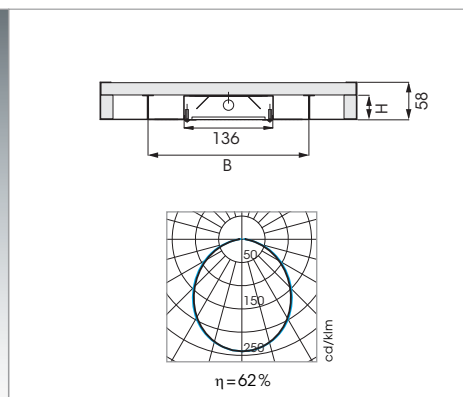

Recessed mounted luminaire, direct light technology, with opal diffuser screen.

Luminaire encastré, rayonnement direct avec plaque diffuseur opale.

Art. Nr.		L [mm]	B [mm]	H [mm]
secura/114-LR	1 x 14 W FH / 1 x 24 W FQ T5	590	249	38
secura/121-LR	1 x 21 W FH / 1 x 39 W FQ T5	890	249	38
secura/128-LR	1 x 28 W FH / 1 x 54 W FQ T5	1190	249	38
secura/135-LR	1 x 35 W FH / 1 x 80 W FQ T5	1490	249	38