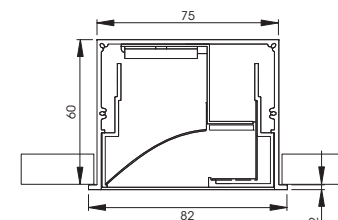

OMEGA 82

Compact LED lighting system for uniform wall lighting

OMEGA 82 is a LED wallwasher with a width of 82mm. As a result of its straight-lined design, OMEGA 82 can be integrated into the room unobtrusively and special lighting trends are achieved through the uniform lighting of the wall. With this indirect lighting, OMEGA 82 achieves evenly diffused lighting and provides a pleasant light and friendly atmosphere in the room, with low power consumption.

Technical details

Article number: OM82 021-100A3-01 [LED element with L= 1,000mm]
Supplied voltage: 25W/m
Light output: 21 W/m
LED: Array, Elemente auswechselbar
Efficiency: 85%
Light technology: Asymmetric, Wallwasher
Material: Anodised silver
Installation: In channel [15-OM82-4000-001]

Benefits

- Even, energy-efficient wall lighting
- Intensity of lighting can be increased by increasing the number of LED spots
- LED element including power supply for installation in a lighting channel [modular system]

durlum GmbH
An der Wiese 5
D-79650 Schopfheim

T +49 (0) 76 22 | 39 05-0
F +49 (0) 76 22 | 39 05-42
E info@durlum.com
I www.durlum.com

Preliminary technical details. Changes to measurements and design reserved. Errors and omissions excepted. All rights reserved.