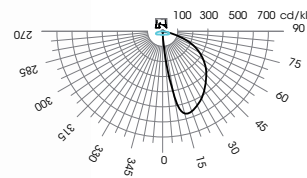

OMEGA 82

Compact LED lighting system for uniform wall lighting

OMEGA 82 is a LED wallwasher with a width of 82mm. As a result of its straight-lined design, OMEGA 82 can be integrated into the room unobtrusively and special lighting trends are achieved through the uniform lighting of the wall. With this indirect lighting, OMEGA 82 achieves evenly diffused lighting and provides a pleasant light and friendly atmosphere in the room, with low power consumption.

Technical details

Article number: OM82 021-100A3-01 [LED element with L= 1,000mm]
Supplied voltage: 25W/m
Light output: 21 W/m
LED: Array, Elemente auswechselbar
Efficiency: 85%
Light technology: Asymmetric, Wallwasher
Material: Anodised silver
Installation: In channel [15-OM82-4000-001]

Benefits

- Even, energy-efficient wall lighting
- Intensity of lighting can be increased by increasing the number of LED spots
- LED element including power supply for installation in a lighting channel [modular system]

durlum GmbH
An der Wiese 5
D-79650 Schopfheim

T +49 (0) 76 22 | 39 05-0
F +49 (0) 76 22 | 39 05-42
E info@durlum.com
I www.durlum.com

Preliminary technical details. Changes to measurements and design reserved. Errors and omissions excepted. All rights reserved.