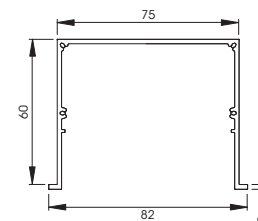

OMEGA 82

Compact LED lighting system for uniform wall lighting

OMEGA 82 is a LED wallwasher with a width of 82mm. As a result of its straight-lined design, OMEGA 82 can be integrated into the room unobtrusively and special lighting trends are achieved through the uniform lighting of the wall. With this indirect lighting, OMEGA 82 achieves evenly diffused lighting and provides a pleasant light and friendly atmosphere in the room, with low power consumption.

Technical details

Article number: OM82 021-100A3-01 [LED element with L= 1,000mm]
Supplied voltage: 25W/m
Light output: 21 W/m
LED: Array, Elemente auswechselbar
Efficiency: 85%
Light technology: Asymmetric, Wallwasher
Material: Anodised silver
Installation: In channel [15-OM82-4000-001]

Benefits

- Even, energy-efficient wall lighting
- Intensity of lighting can be increased by increasing the number of LED spots
- LED element including power supply for installation in a lighting channel [modular system]

durlum GmbH
An der Wiese 5
D-79650 Schopfheim

T +49 (0) 76 22 | 39 05-0
F +49 (0) 76 22 | 39 05-42
E info@durlum.com
I www.durlum.com

Preliminary technical details. Changes to measurements and design reserved. Errors and omissions excepted. All rights reserved.