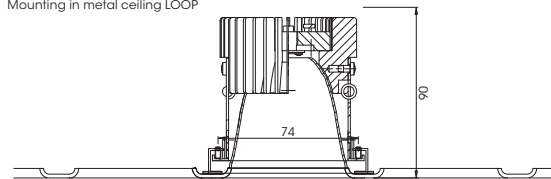

PUNTEO®-J80

Modern recessed luminaire with LED technology

PUNTEO®-J80 is a modern LED recessed luminaire.

It can, for instance, optimally be integrated into our metal ceiling system LOOP® and is also ideally suited for integration into ceiling systems.

Technical details

Article number: PUN J080-013N3-01, warm white [PUN J080-013N4-01, neutral white]
Supplied voltage: 16W with transformer
Lighting: 900lm | 3000K | RA85
LED: Array, elements replaceable
Fitted: 13W
Efficiency: 83%
Light technology: 2x20 degrees
Material: Chromed installation frame | Reflector anodised aluminium
Installation height: Min. 100mm
Ceiling opening: Ø74mm
Power supply located in the ceiling void

Benefits

- Heat is not radiated into the room, but into the ceiling void
- Dimmable with high efficiency
- Spotlighting

durlum GmbH
An der Wiese 5
D-79650 Schopfheim

T +49 (0) 76 22 | 39 05-0
F +49 (0) 76 22 | 39 05-42
E info@durlum.com
I www.durlum.com

Mounting in metal ceiling LOOP