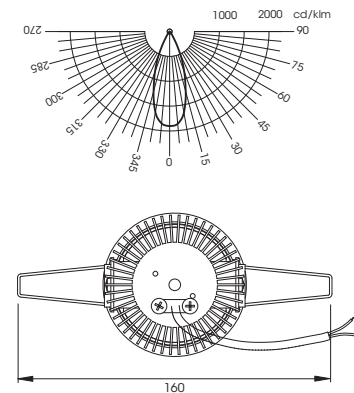

Mounting in plaster ceiling

Preliminary technical details. Changes to measurements and design reserved. Errors and omissions excepted. All rights reserved. Updated 12|2010.