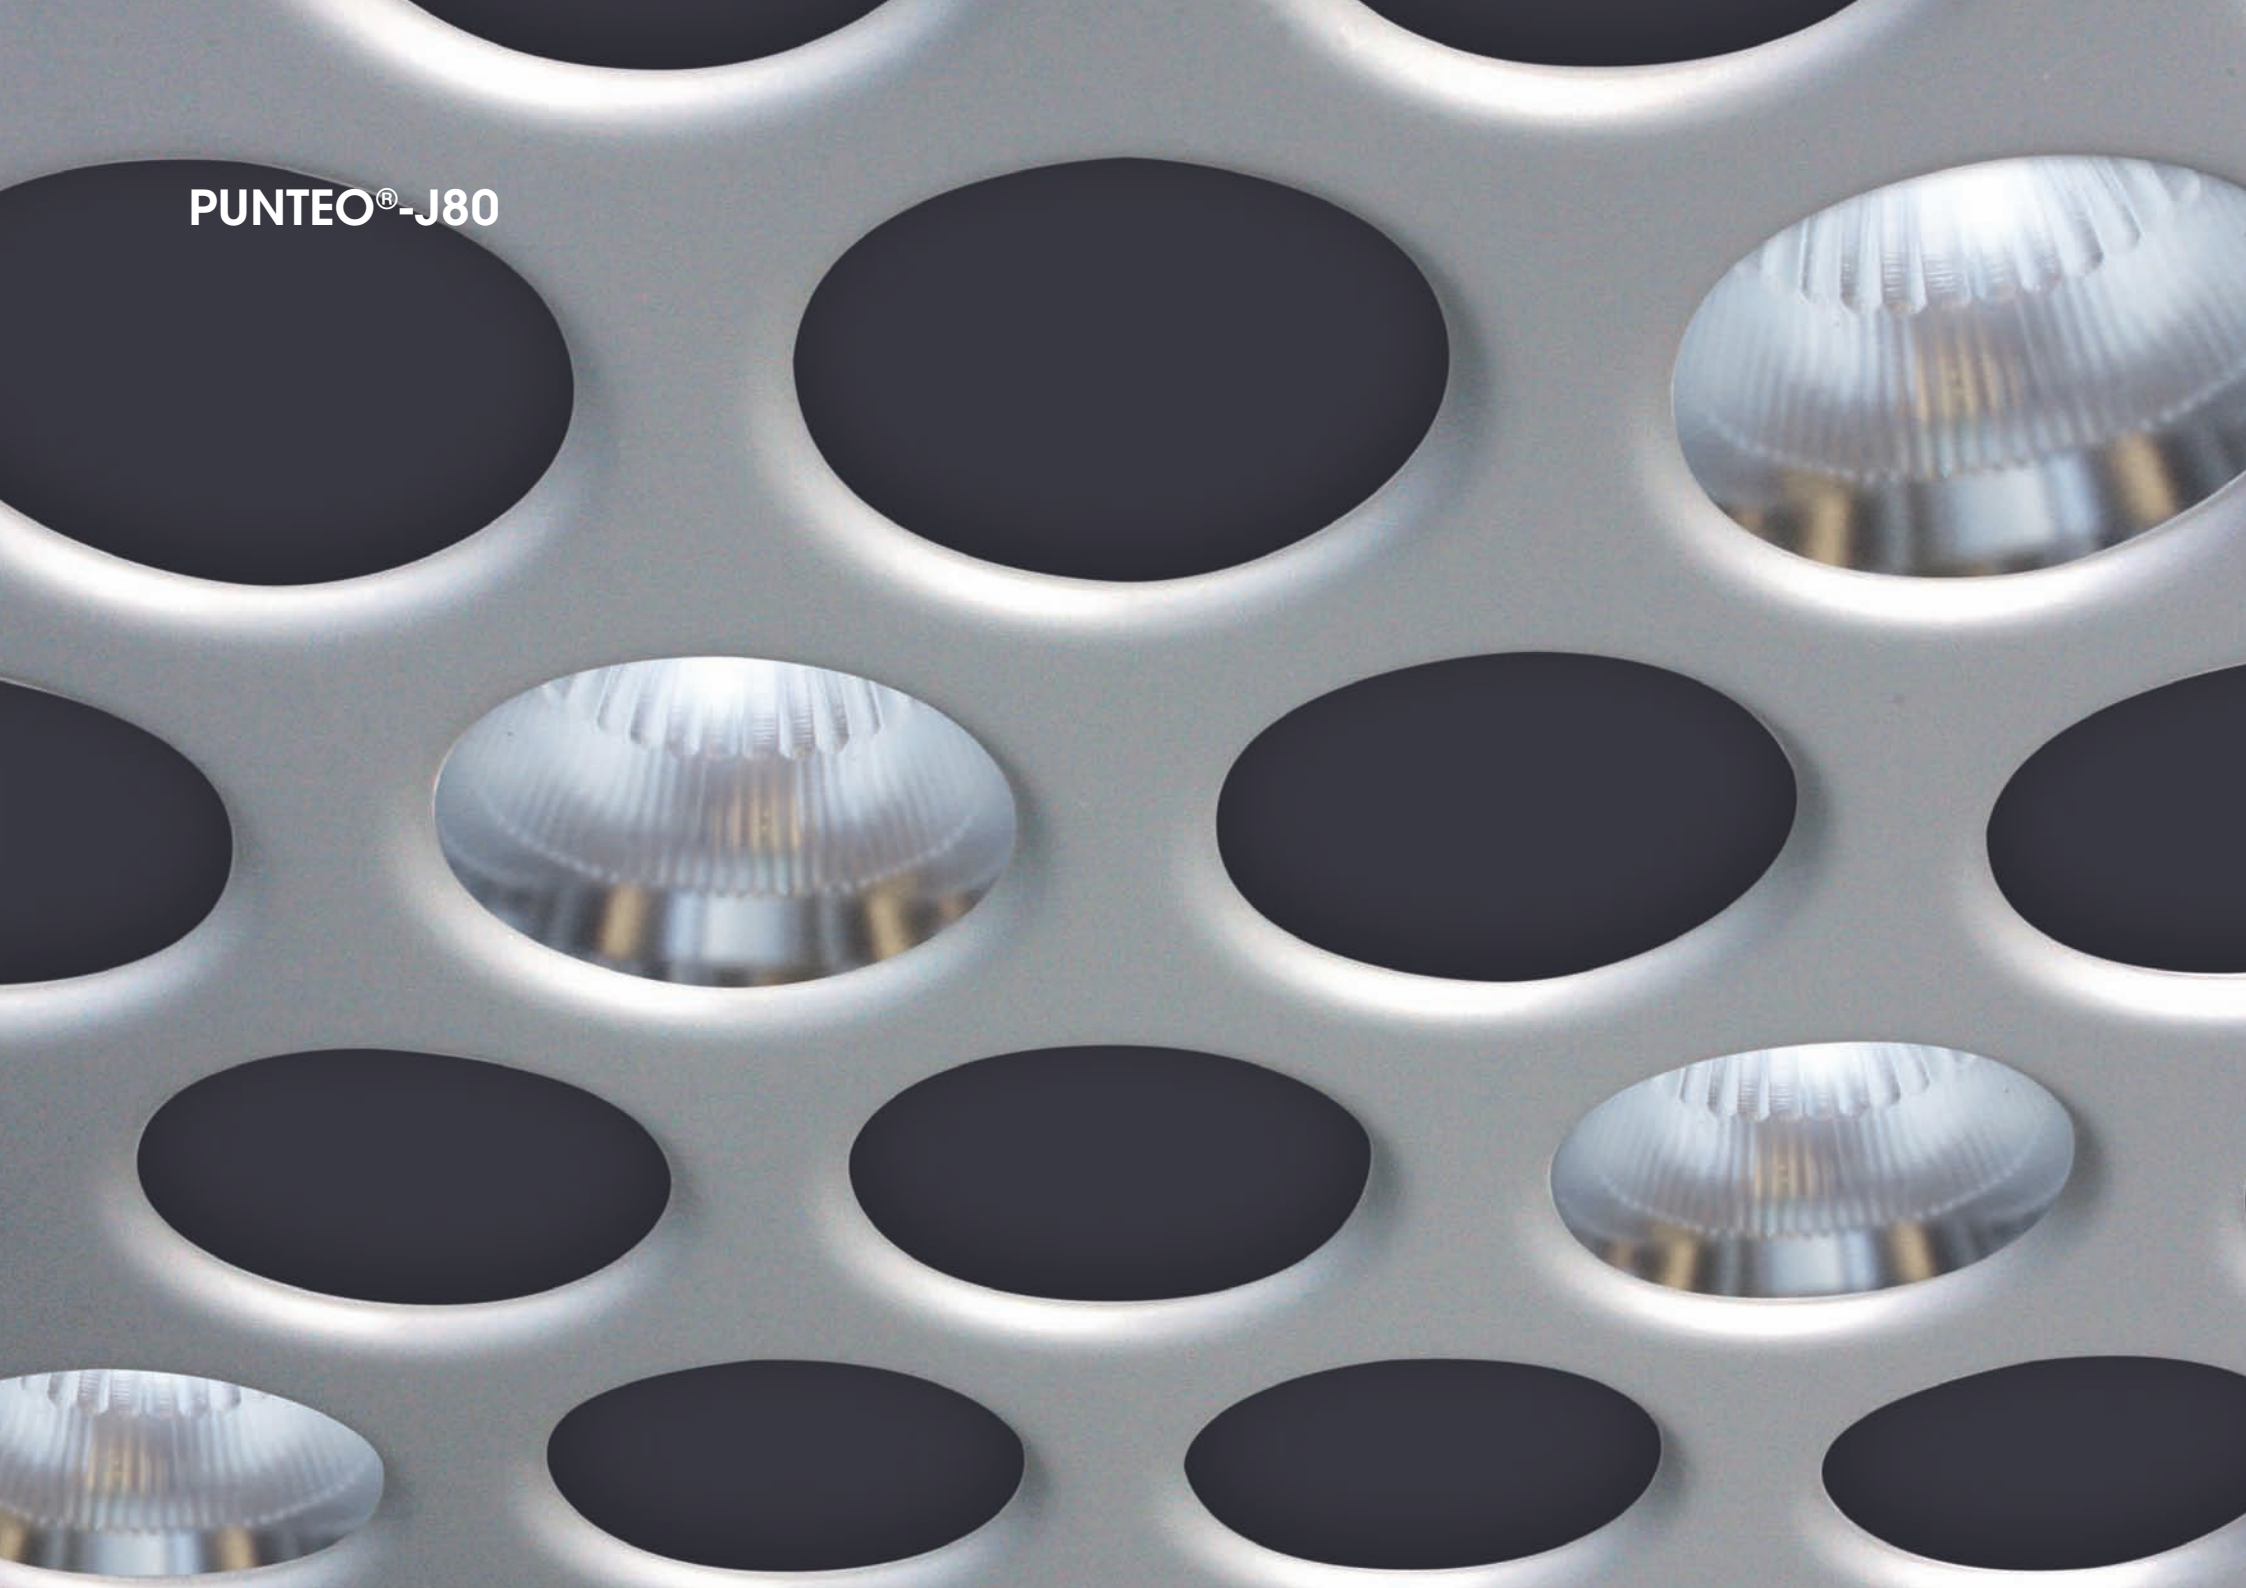

PUNTEO®-J80

PUNTEO®-J80

Modern recessed luminaire with LED technology

PUNTEO®-J80 is a modern LED recessed luminaire.

It can, for instance, optimally be integrated into our metal ceiling system LOOP® and is also ideally suited for integration into ceiling systems.

Technical details

Article number: PUN J080-013N3-01, warm white [PUN J080-013N4-01, neutral white]
Supplied voltage: 16W with transformer
Lighting: 900lm | 3000K | RA85
LED: Array, elements replaceable
Fitted: 13W
Efficiency: 83%
Light technology: 2x20 degrees
Material: Chromed installation frame | Reflector anodised aluminium
Installation height: Min. 100mm
Ceiling opening: Ø74mm
Power supply located in the ceiling void