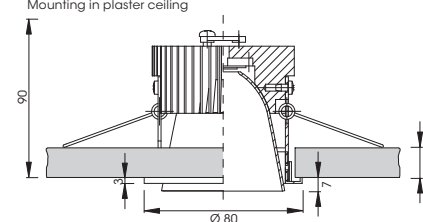

Technical details

Article number: PUN J080-013N3-01, warm white [PUN J080-013N4-01, neutral white]
Supplied voltage: 16W with transformer
Lighting: 900lm | 3000K | RA85
LED: Array, elements replaceable
Fitted: 13W
Efficiency: 83%
Light technology: 2x20 degrees
Material: Chromed installation frame | Reflector anodised aluminium
Installation height: Min. 100mm
Ceiling opening: Ø74mm
Power supply located in the ceiling void

Mounting in metal ceiling LOOP

Mounting in plaster ceiling

Preliminary technical details. Changes to measurements and design reserved. Errors and omissions excepted. All rights reserved. Updated 12|2010.