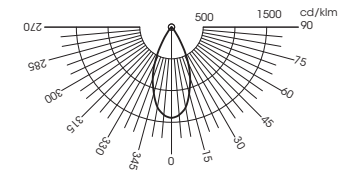

PUNTEO®-P120

Modern and powerful recessed luminaire with LED

PUNTEO®-P120 can be used in various ways and is very energy-efficient. The recessed luminaire is equipped with modern LED technology. In addition the low installation depth of PUNTEO®-P120 allows subsequent interior design.

Technical details

Article number: PUN P120-018W3-01
Supplied voltage: 20W
Light output: 16W | 3000K | RA 85
LED: Array, elements replaceable
Efficiency: 80%
Light technology: Symmetric
Material: Installation ring painted silver
Installation height: 110mm
Ceiling opening: Ø110mm
Power supply located in the ceiling void

Benefits

- Heat is not radiated into the room, but into the ceiling void
- Arbitrary colour of the cover ring
- Low installation height

durlum GmbH
An der Wiese 5
D-79650 Schopfheim

T +49 (0) 76 22 | 39 05-0
F +49 (0) 76 22 | 39 05-42
E info@durlum.com
I www.durlum.com

Preliminary technical details. Changes to measurements and design reserved. Errors and omissions excepted. All rights reserved.