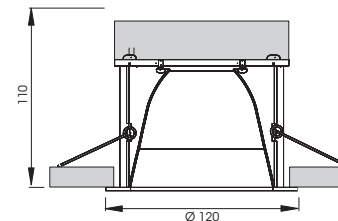

PUNTEO®-P120

Modern and powerful recessed luminaire with LED

PUNTEO®-P120 can be used in various ways and is very energy-efficient. The recessed luminaire is equipped with modern LED technology. In addition the low installation depth of PUNTEO®-P120 allows subsequent interior design.

Technical details

Article number: PUN P120-018W3-01
Supplied voltage: 20W
Light output: 16W | 3000K | RA 85
LED: Array, elements replaceable
Efficiency: 80%
Light technology: Symmetric
Material: Installation ring painted silver
Installation height: 110mm
Ceiling opening: Ø110mm
Power supply located in the ceiling void

Benefits

- Heat is not radiated into the room, but into the ceiling void
- Arbitrary colour of the cover ring
- Low installation height

durlum GmbH
An der Wiese 5
D-79650 Schopfheim

T +49 (0) 76 22 | 39 05-0
F +49 (0) 76 22 | 39 05-42
E info@durlum.com
I www.durlum.com

Preliminary technical details. Changes to measurements and design reserved. Errors and omissions excepted. All rights reserved.