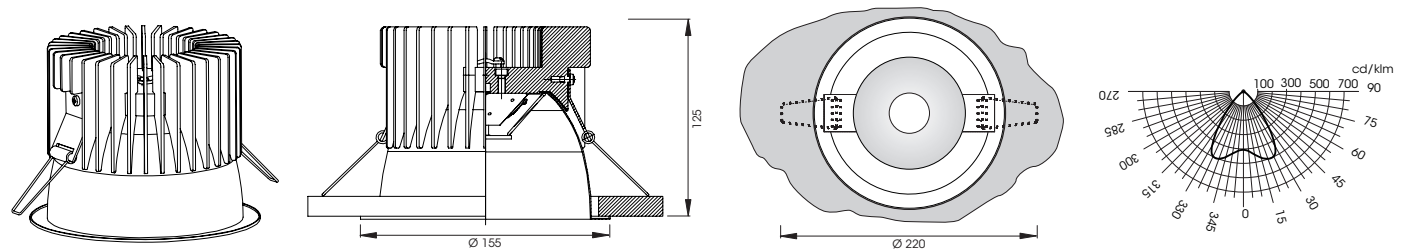

PUNTEO®-P155

Powerful LED environmental light

PUNTEO®-P155 environmental lights are equipped with LED technology and provide brilliant trends. With its integrated environmental control system, PUNTEO®-P155 can support the relevant prevalent lighting atmosphere [During the day: Light with a cold light colour. At night: Light with a warmer light colour].

Technical details

Article number:	PUN P155-036W3-01	PUN P155-036W4-01	PUN P155-036W0-01
Supplied voltage:	6x6 W	6x6 W	each with 3x6 W
Lighting:	2550lm | 3000K | RA 85	2910lm | 4000K | RA 85	1275lm | 3000K | RA85 1470lm | 5000K | RA 85
LED:	Screwed array		
Efficiency:	75%		
Light technology:	Symmetric, wide angle beam		
Material:	Anodised aluminium, silky matt		
Installation height:	125 mm		
Ceiling opening:	Ø 145 mm		
Power supply located in the ceiling void			

Benefits

- Heat is not radiated into the room, but into the ceiling void
- High efficiency and high light output through increased area due to conical LED receptacle
- Dimmable and economic spotlighting

durlum GmbH
An der Wiese 5
D-79650 Schopfheim

T +49 (0) 76 22 | 39 05-0
F +49 (0) 76 22 | 39 05-42
E info@durlum.com
I www.durlum.com

Preliminary technical details. Changes to measurements and design reserved. Errors and omissions excepted. All rights reserved. Updated 12|2010.