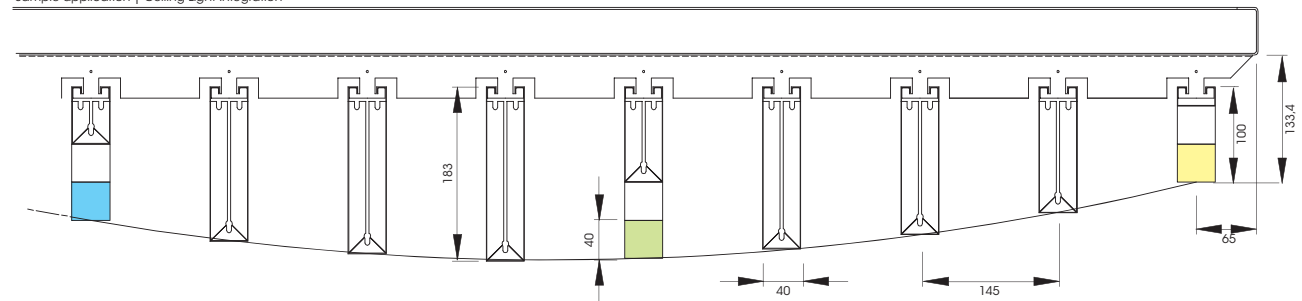

TALILUX®

Architectural lighting system

Equipped with innovative LED technology, TALILUX® meets all of the requirements of modern architecture. With its style TALILUX® captivates with elegant and simple design and radiates both downwards and to the sides [optionally only downwards]. Dynamic lighting colour control can be integrated. The dimensions of the complete profile are 40x80mm, and those of the illuminating portion 40x40mm.

TALILUX® can be optimally integrated into the durlum ceiling systems, especially into the durlum POLYLAM blade ceiling.

Benefits

- Even lighting, dynamic colour control
- Gradually variable lighting, variable light length
- Low maintenance
- Easy installation

durlum GmbH
An der Wiese 5
D-79650 Schopfheim

T +49 (0) 76 22 | 39 05-0
F +49 (0) 76 22 | 39 05-42
E info@durlum.com
I www.durlum.com

Sample application | Ceiling Light Integration

Preliminary technical details. Changes to measurements and design reserved. Errors and omissions excepted. All rights reserved.