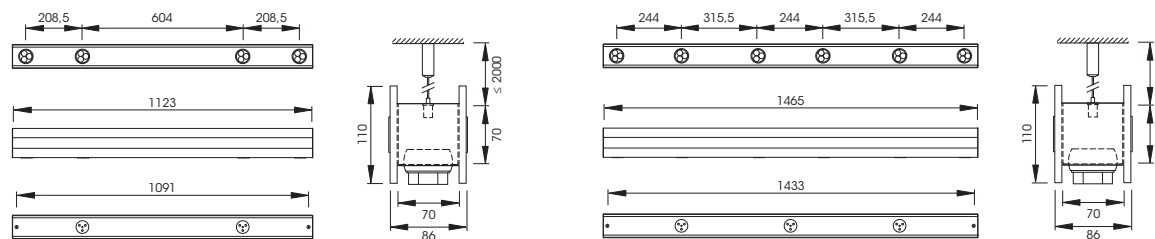

TANGENTA®-H86

LED suspended light with modern design and illuminated glass segments

TANGENTA®-H86 is a modern LED suspended light with a simple design. It is especially suitable for aesthetically demanding applications in modern interior design.

Technical details

- Housing and face sides high gloss chromed
- Side glass segments of acrylic glass with decorative strips, edges back lighted top and bottom with LED, light colour 2800K
- Indirect lighting with LED modules, each with 3x3W, light colour 4,700K, diffused beam
- Direct lighting with LED modules, each with 3x3W, light colour 4,700K, wide angle beam and rotating and swivelling
- Glass segments as well as indirect and direct lighting can be switched and dimmed separately
- The light can optionally be fitted with a wireless remote control system

Benefits

- Rotating and swivelling luminaire
- Indirect and direct lighting as well as glass segments can be switched and dimmed separately

durlum GmbH
An der Wiese 5
D-79650 Schopfheim

T +49 (0) 76 22 | 39 05-0
F +49 (0) 76 22 | 39 05-42
E info@durlum.com
I www.durlum.com

Preliminary technical details. Changes to measurements and design reserved. Errors and omissions excepted. All rights reserved.