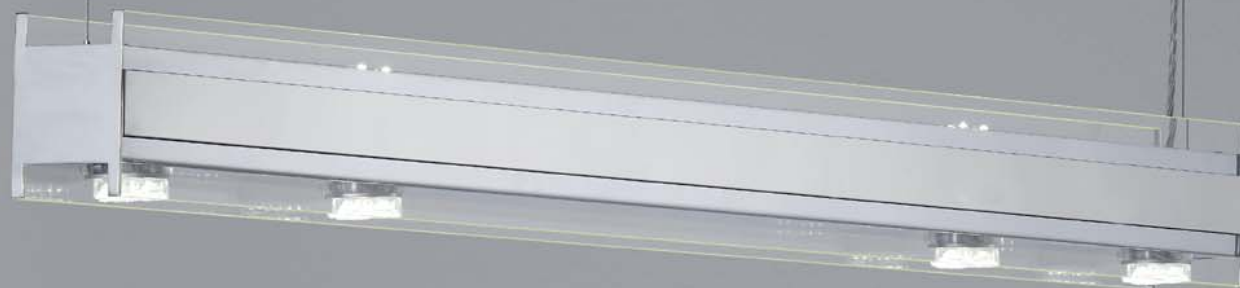

TANGENTA®-H86

TANGENTA®-H86

LED suspended light with modern design and illuminated glass segments

TANGENTA®-H86 is a modern LED suspended light with a simple design. It is especially suitable for aesthetically demanding applications in modern interior design.

Technical details

- Housing and face sides high gloss chromed
- Side glass segments of acrylic glass with decorative strips, edges back lighted top and bottom with LED, light colour 2800K
- Indirect lighting with LED modules, each with 3x3W, light colour 4,700K, diffused beam
- Direct lighting with LED modules, each with 3x3W, light colour 4,700K, wide angle beam and rotating and swivelling
- Glass segments as well as indirect and direct lighting can be switched and dimmed separately
- The light can optionally be fitted with a wireless remote control system