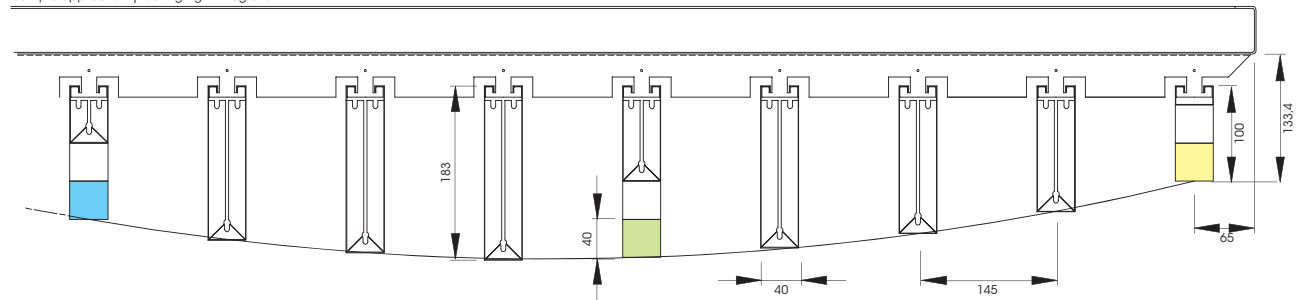

TALILUX®

Architectural lighting system

Equipped with innovative LED technology, TALILUX® meets all of the requirements of modern architecture. With its style TALILUX® captivates with elegant and simple design and radiates both downwards and to the sides [optionally only downwards]. Dynamic lighting colour control can be integrated. The dimensions of the complete profile are 40x80mm, and those of the illuminating portion 40x40mm.

TALILUX® can be optimally integrated into the durlum ceiling systems, especially into the durlum POLYLAM blade ceiling.

Benefits

- Even lighting, dynamic colour control
- Gradually variable lighting, variable light length
- Low maintenance
- Easy installation

durlum GmbH
An der Wiese 5
D-79650 Schopfheim

T +49 (0) 76 22 | 39 05-0
F +49 (0) 76 22 | 39 05-42
E info@durlum.com
I www.durlum.com

Sample application | Ceiling Light Integration

Preliminary technical details. Changes to measurements and design reserved. Errors and omissions excepted. All rights reserved. Updated 12|2010.