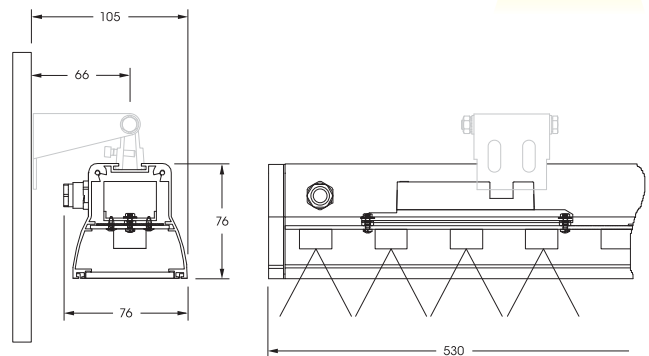

Order
Page:

75

Driver
Page:

72

TANGENTA®-Y

Narrow beam
Eng strahlend

Wide beam
Breit strahlend

Elliptical beam
Elliptisch strahlend

Version

TANGENTA®-Y | Narrow beam

TANGENTA®-Y | Wide beam

TANGENTA®-Y | Elliptical beam

Art. No.

TAN Y076-060 N3-01

TAN Y076-060 W3-01

TAN Y076-060 E3-01

Light distribution

Narrow beam

Wide beam

Elliptical beam

LxWxH

1030x76x76mm

1030x76x76mm

1030x76x76mm