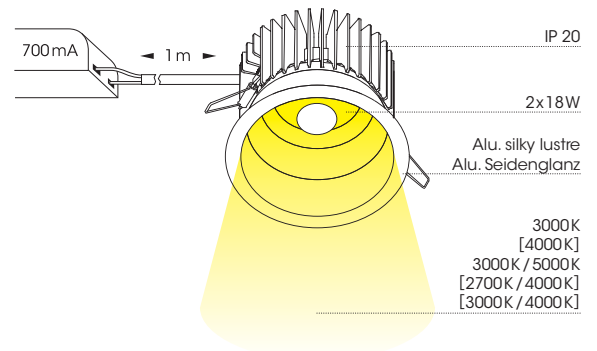

Order
Page:

74

Driver
Page:

72

PUNTEO®-P155

Version

Art. No.

Surface

LED

Light colour

Power supply

Light distribution

Ø / H

Cut-out [Ø / H]

Possible drivers

PUNTEO®-P155 | Unicolour

PUN P155-036 W3-01

Aluminium silky lustre

2x18W

3000K [4000K]

700mA

2x35°

155mm / 120mm

145mm / 125mm

2xZ-2, 2xZ-7, 2xZ-8

PUNTEO®-P155 | Multicolour

PUN P155-036 W0-01

Aluminium silky lustre

2x18W

3000K / 5000K

[2700K / 4000K, 3000K / 4000K]

700mA

2x35°

155mm / 120mm

145mm / 125mm

2xZ-2, 2xZ-7, 2xZ-8