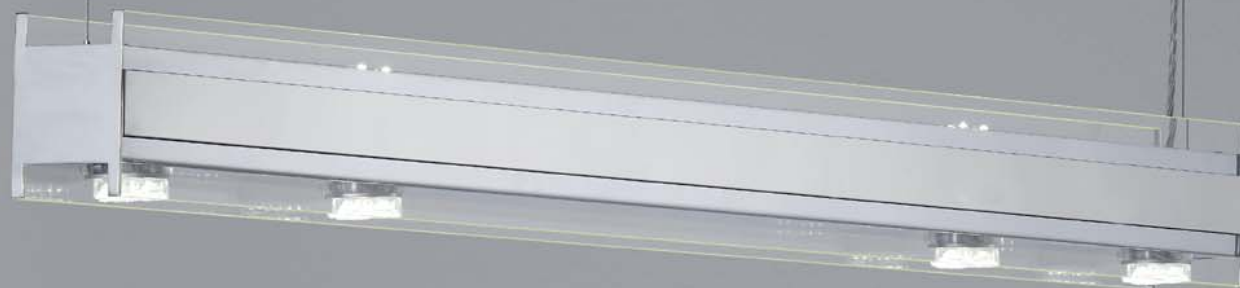

TANGENTA®-H86

TANGENTA®-H86

LED suspended light with modern design and illuminated glass segments

TANGENTA®-H86 is a modern LED suspended light with a simple design. It is especially suitable for aesthetically demanding applications in modern interior design.

Technical details

- Housing and face sides high gloss chromed
- Side glass segments of acrylic glass with decorative strips, edges back lighted top and bottom with LED, light colour 2800K
- Indirect lighting with LED modules, each with 3x3W, light colour 4,700K, diffused beam
- Direct lighting with LED modules, each with 3x3W, light colour 4,700K, wide angle beam and rotating and swivelling
- Glass segments as well as indirect and direct lighting can be switched and dimmed separately
- The light can optionally be fitted with a wireless remote control system

Benefits

- Rotating and swivelling luminaire
- Indirect and direct lighting as well as glass segments can be switched and dimmed separately

Preliminary technical details. Changes to measurements and design reserved. Errors and omissions excepted. All rights reserved.