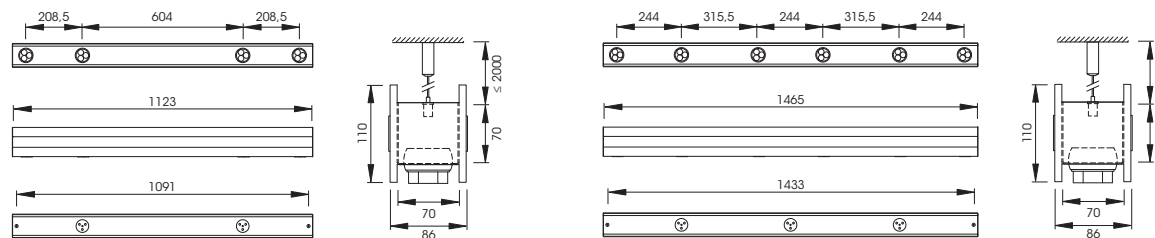

TANGENTA®-H86

LED suspended light with modern design and illuminated glass segments

TANGENTA®-H86 is a modern LED suspended light with a simple design. It is especially suitable for aesthetically demanding applications in modern interior design.

Technical details

- Housing and face sides high gloss chromed
- Side glass segments of acrylic glass with decorative strips, edges back lighted top and bottom with LED, light colour 2800K
- Indirect lighting with LED modules, each with 3x3W, light colour 4,700K, diffused beam
- Direct lighting with LED modules, each with 3x3W, light colour 4,700K, wide angle beam and rotating and swivelling
- Glass segments as well as indirect and direct lighting can be switched and dimmed separately
- The light can optionally be fitted with a wireless remote control system

Benefits

- Rotating and swivelling luminaire
- Indirect and direct lighting as well as glass segments can be switched and dimmed separately

Preliminary technical details. Changes to measurements and design reserved. Errors and omissions excepted. All rights reserved.