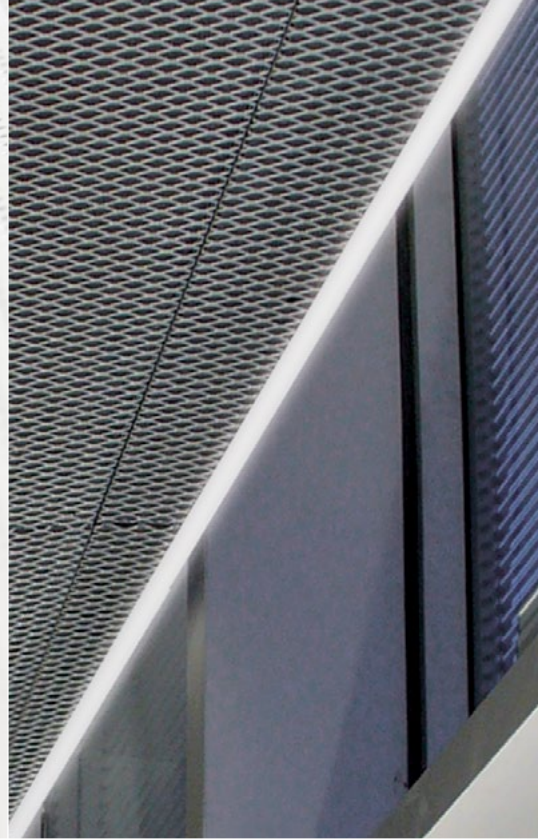

The image features a solid green background with a network of white lines. These lines intersect to form several irregular, angular shapes, creating a geometric pattern. The lines are of uniform thickness and vary in orientation, with some being nearly horizontal and others being more vertical or diagonal.

FLUID®-C + LUMEO®-R

Kreisförmige Designdecke mit integrierter LED-Flächenleuchte
Circular design ceiling with integrated LED illuminated surface

POLYLAM® + PUNTEO®-S

Lineares Vertikallamellen-system mit integrierten LED-Lichtpunkten
Vertical baffle system with integrated LED spotlights

TICELL®-N + LUMEO®

Hinterleuchtete Metallraster-
decke für reflektierenden
Lichtfluss

*Backlit metal tile ceiling with
reflected flow of light*

OMEGA MIT SHELLY

Lichtkanalsystem mit
spezieller Reflektortechnik
*Lighting channel system with
special reflector technology*